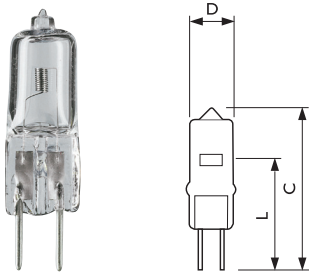

Essential Capsule LV

- Sturdy and compact
- Dimmable with a universal burning position
- For use in fixtures with protected front glass in accordance with IEC
- Low voltage – transformer required

Product ID	Overall Length C max.	Diameter D max.	Overall Length L nom.
G4	32	9	22
GY6.35	44	12	30

Dimensions in mm

Essential Capsule - Low Voltage

Shortcode	Wattage (W)	Cap Base	Voltage	Bulb Shape	Luminous Flux Lamp (lm)	Average Lifetime (hrs)	Colour Temperature (K)	Unit	Carton Quantity
ESSCAP10W	10	G4	12V	CAP	100	2000	3000	PCE	5
ESSCAP20W	20	G4	12V	CAP	250	2000	3000	PCE	5
ESSCAP50W	50	GY6.35	12V	CAP	700	2000	3000	PCE	5
HAL13283	5	G4	12V	CAP	60	2000	3000	PCE	5